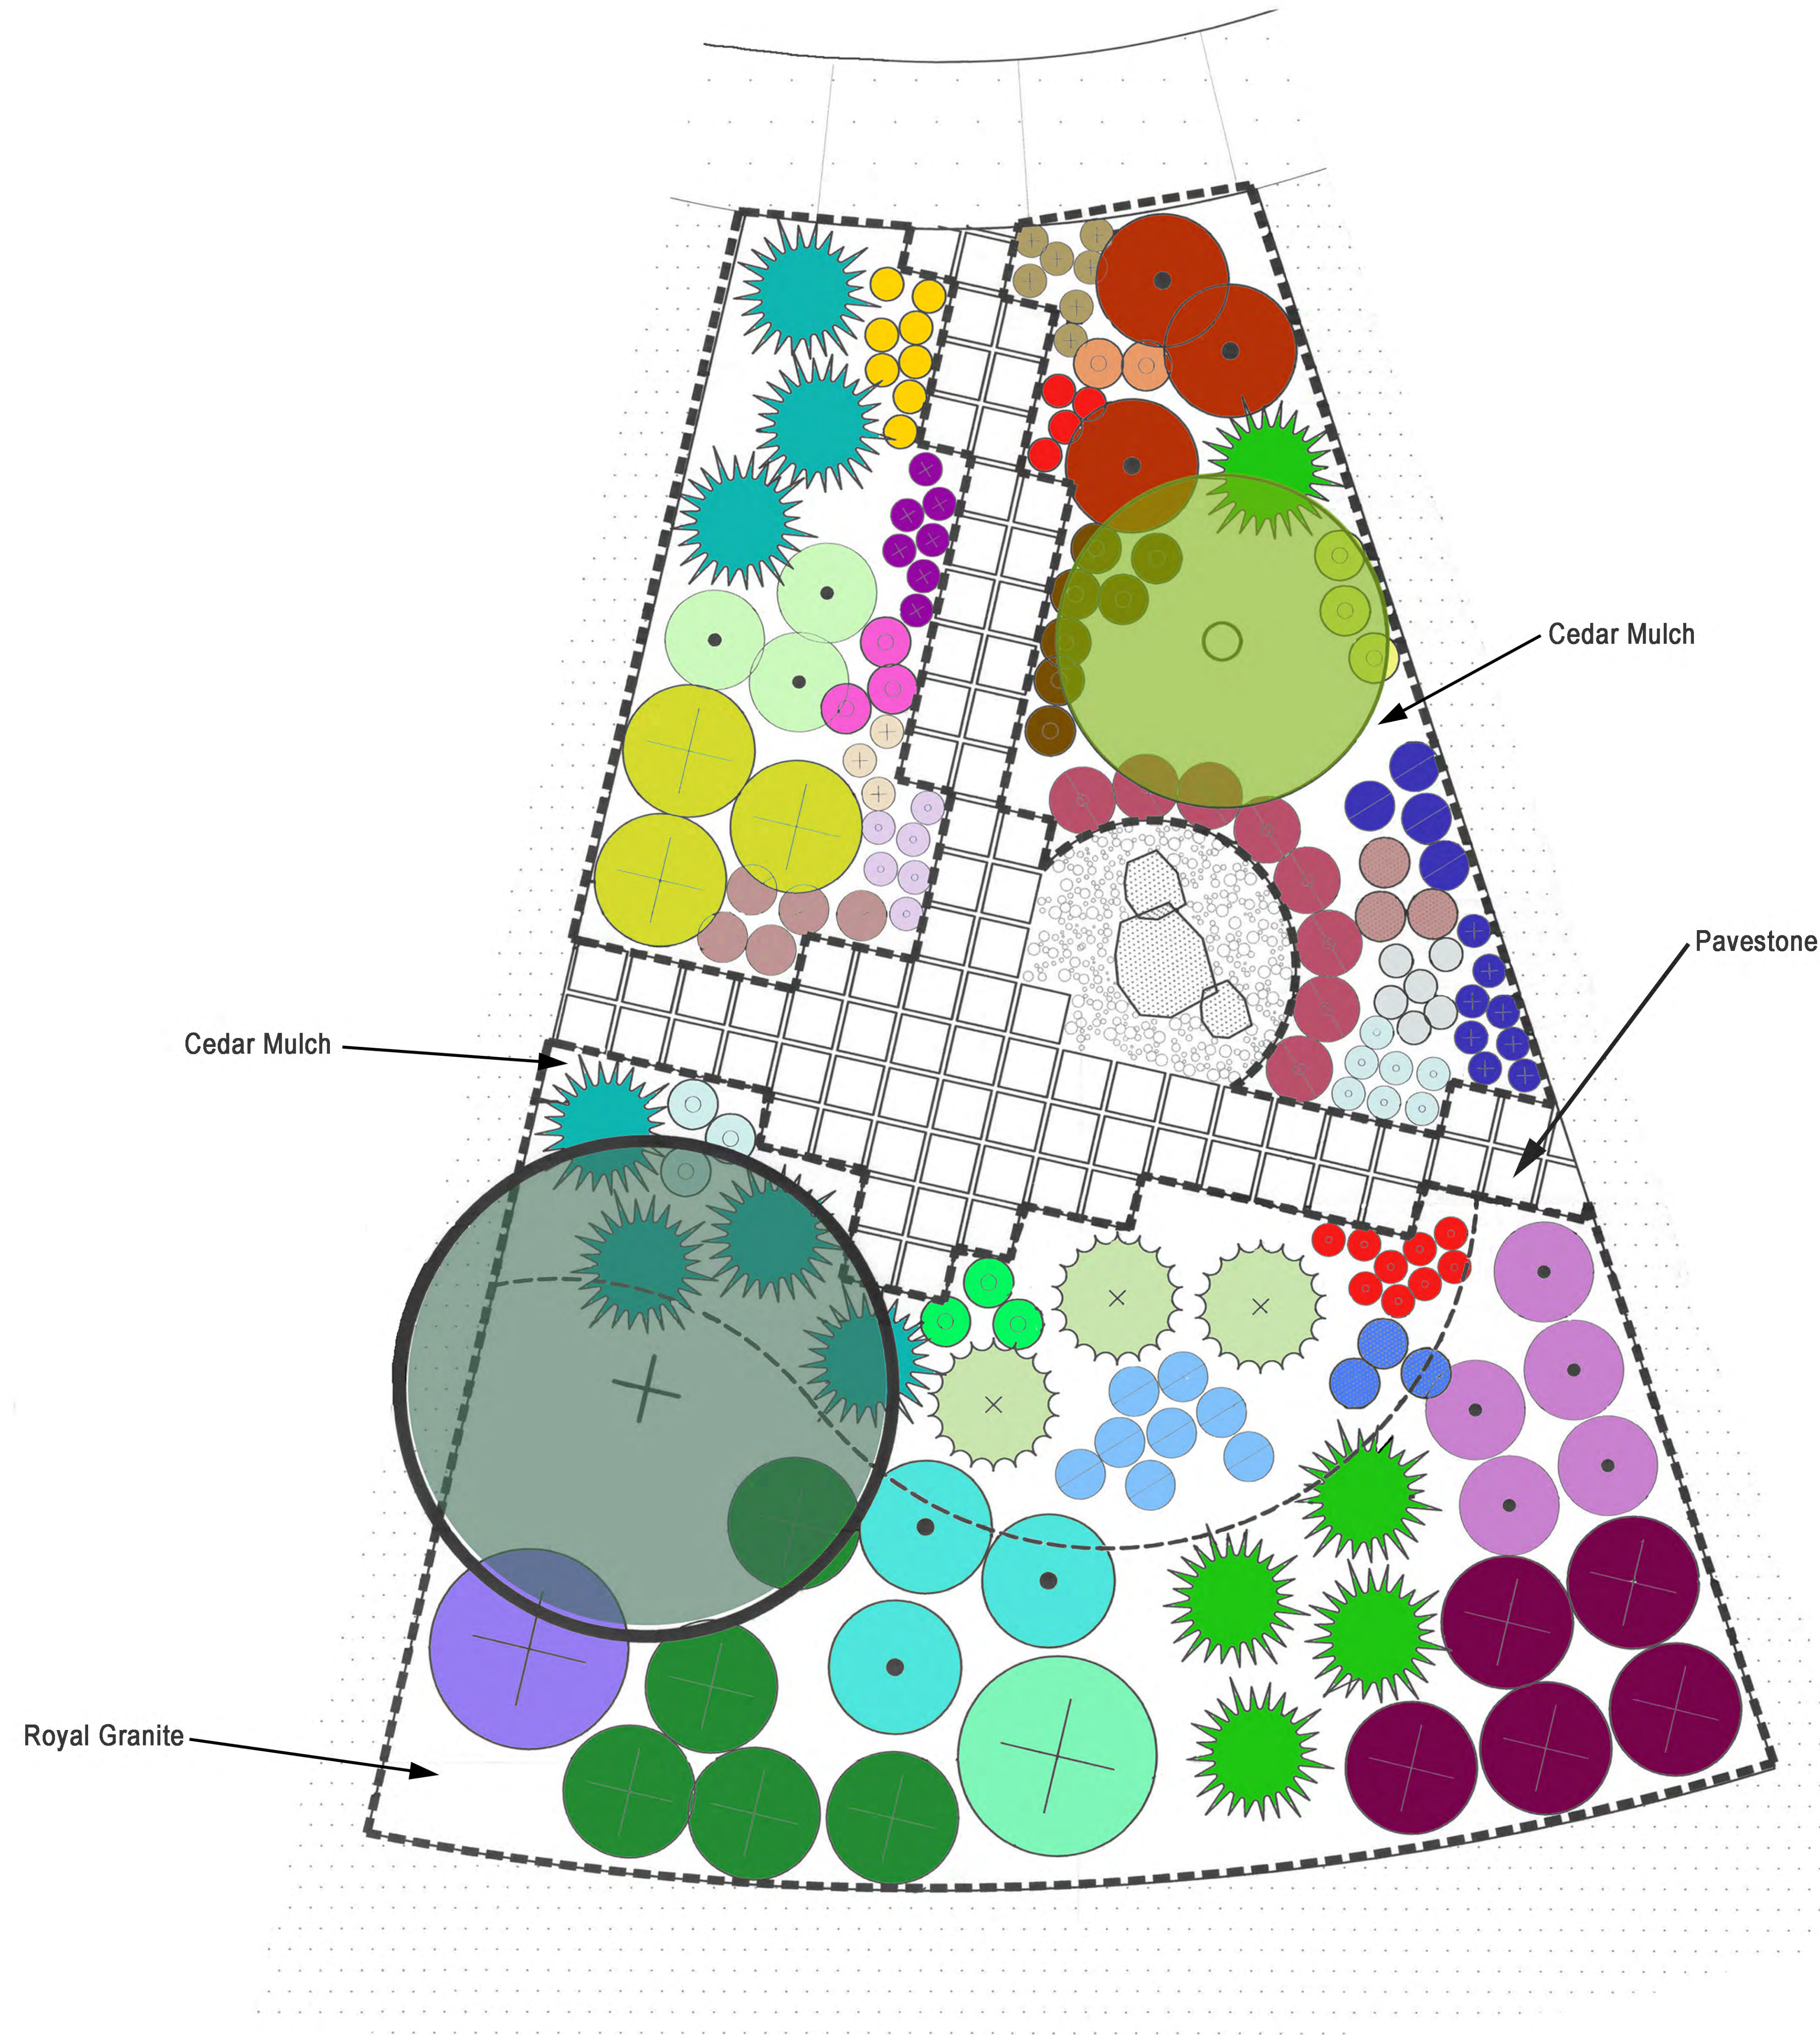

DEMONSTRATION GARDEN - ARTISTIC REVIVAL LANDSCAPE STYLE

Shrubs

- | | |
|---|--|
| ■ Red Coral Bells | ■ Blue Carpathian Harebell |
| ■ Pink Cranesbill | ■ Rocky Mountain Primrose |
| ■ Lavender Larkspur | ■ Kobold Gayfeather |
| ■ Common Purple Lilac | ■ Siberian Iris |
| ■ Dwarf Burning Bush | ■ Chocolate Ruffles Coral Bells |
| ■ Beautybush | ■ Magic Fountain Larkspur |
| ■ Dwarf European Cranberry | ■ White Snowberry |
| ■ Compact American Cranberry | ■ Broad Petaled Cransbill |
| ■ Butterfly Bush | ■ Anthony Waterer Spirea |
| ■ Compact Oregon Grape Holly | ■ Scandia Juniper |
| ■ May Night Purple Spirea | ■ Buffalo Juniper |
| ■ Sunrose | ■ Dwarf Mugo Pine |
| ■ Froebel Spirea | |
| ■ Ruby Star Coneflower | |
| ■ Veriegated Coral Bells | |
| ■ Blanket Flower | |
| ■ Johnson's Blue Cranesbill | |
| ■ Native Gayfeather | |

Trees

- | |
|---|
| ■ Washington Hawthorn |
| ■ Columnar English Oak |