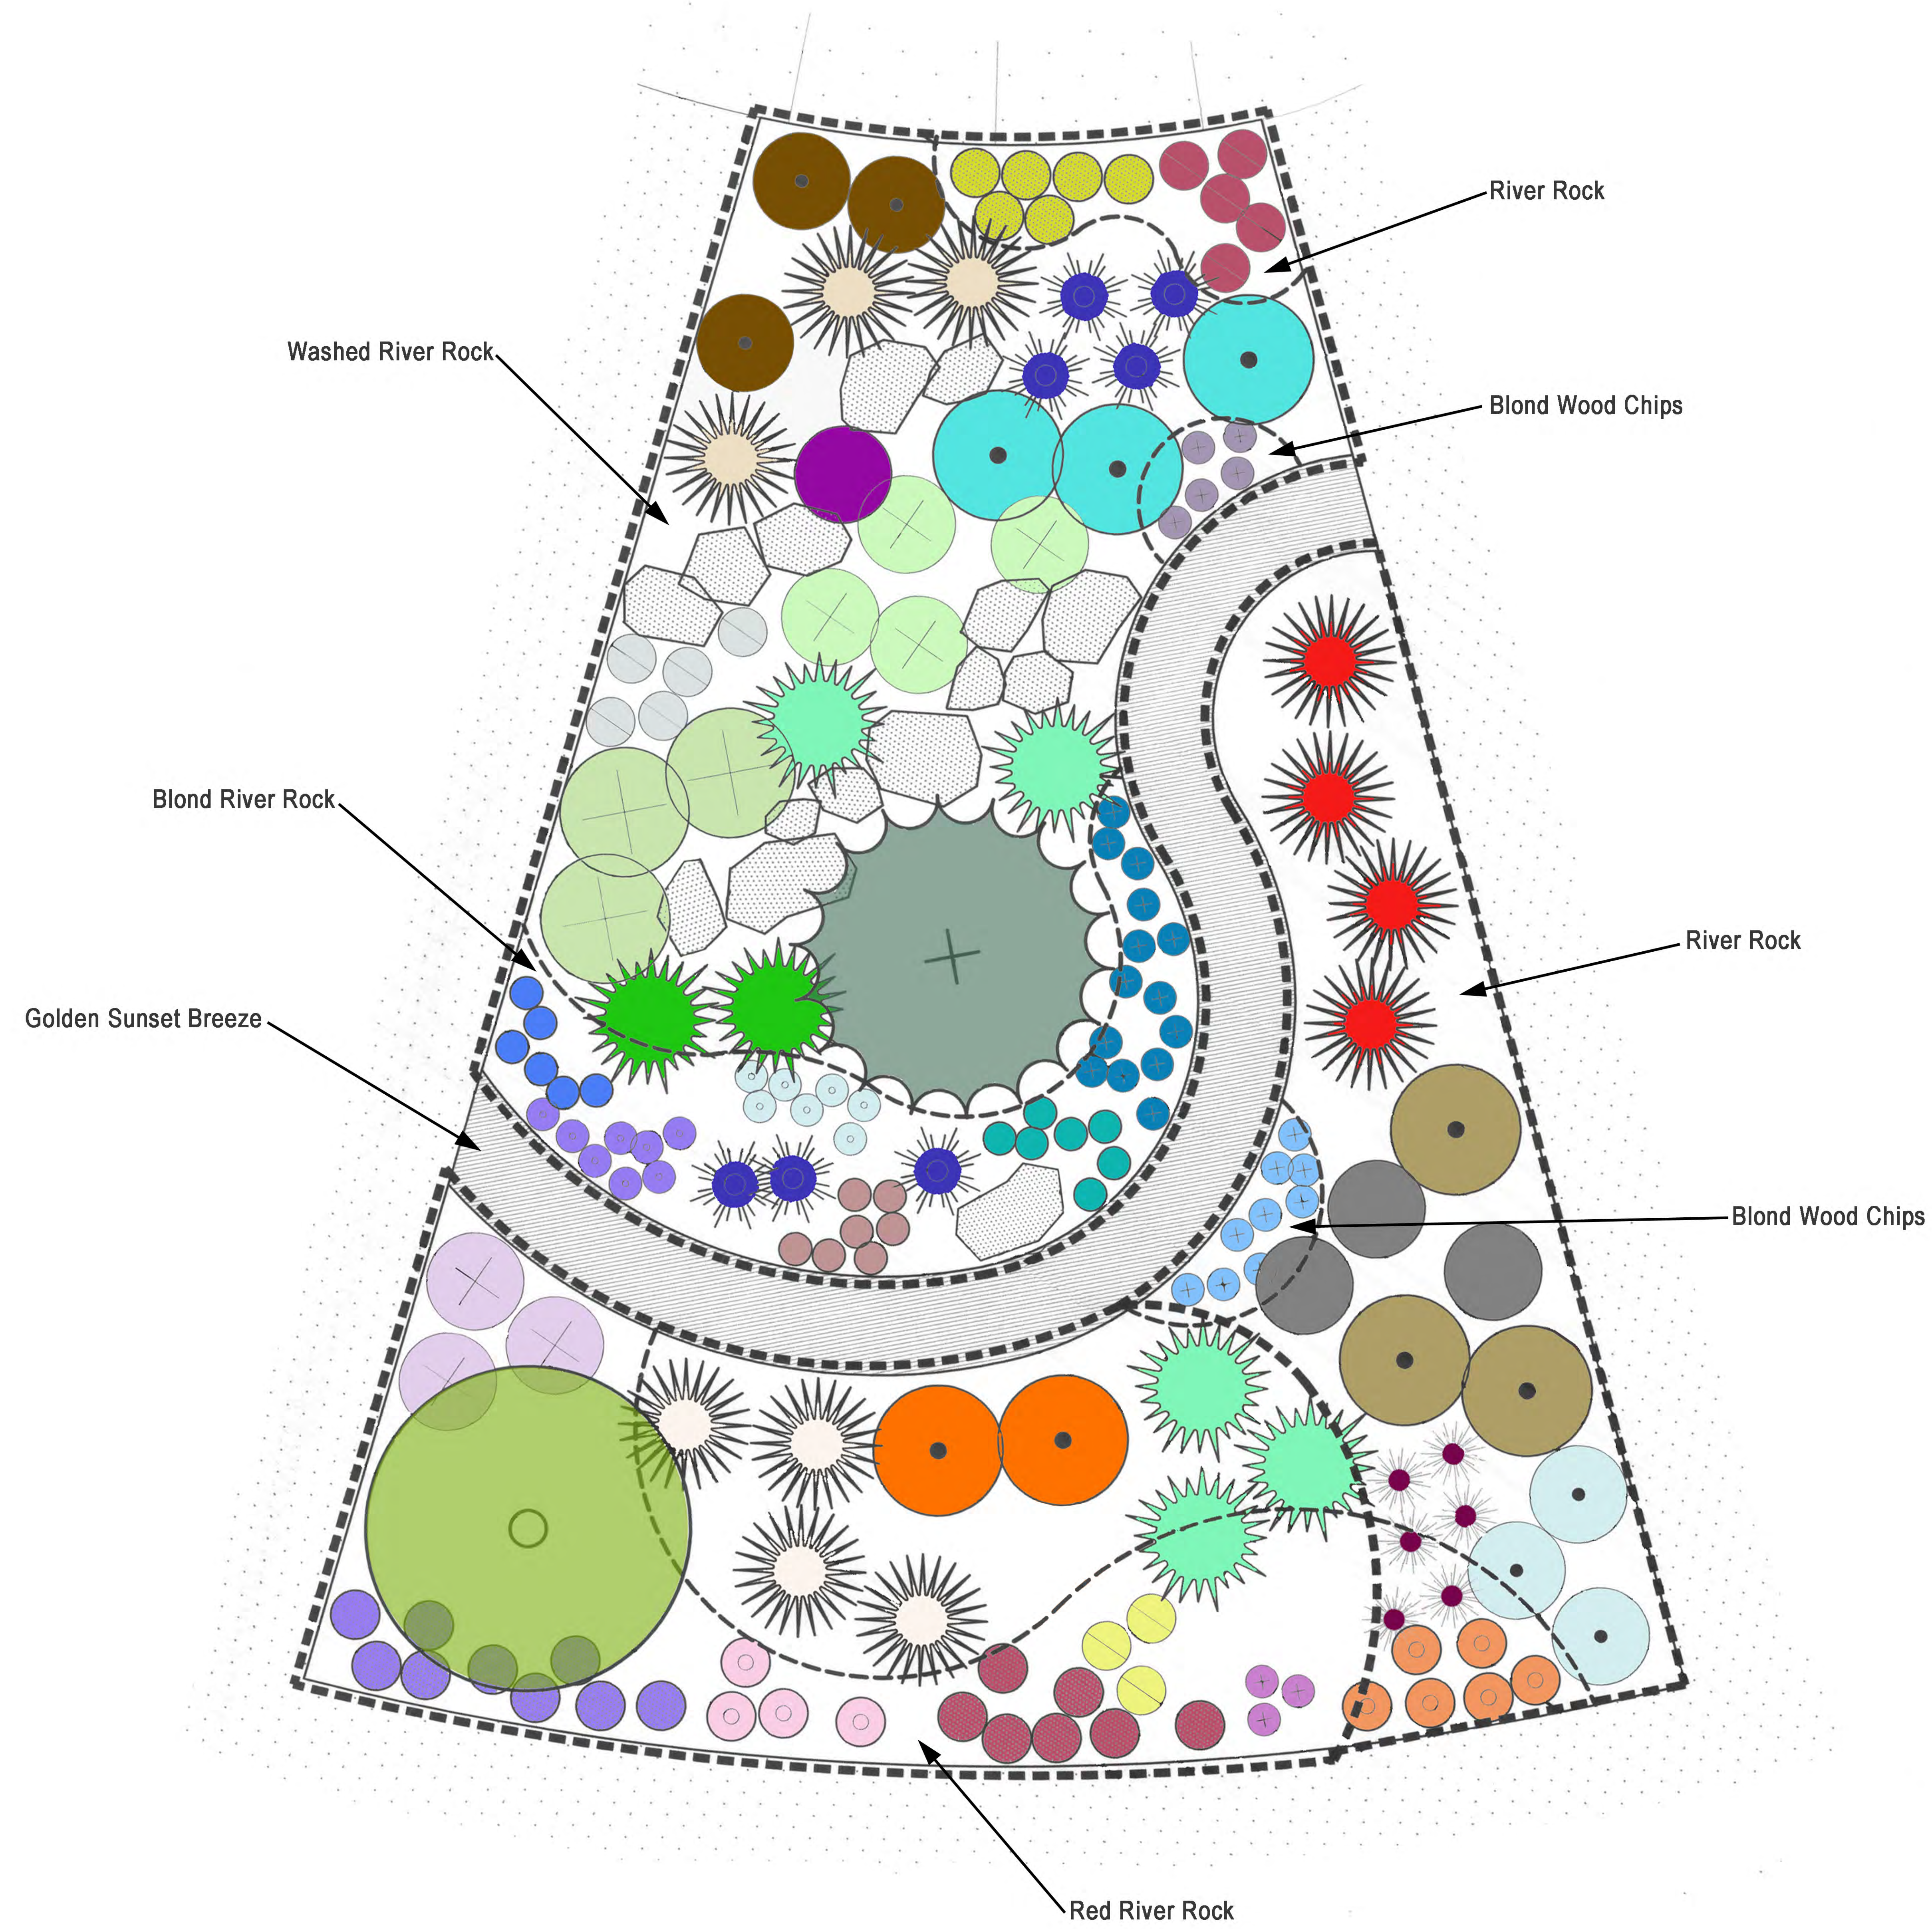

# DEMONSTRATION GARDEN - HIGH DESERT LANDSCAPE STYLE

## Trees

- |   |
|---|
| <span style="color: green;">■</span> Native Chokecherry         |
| <span style="color: darkgreen;">■</span> Rocky Mountain Juniper |